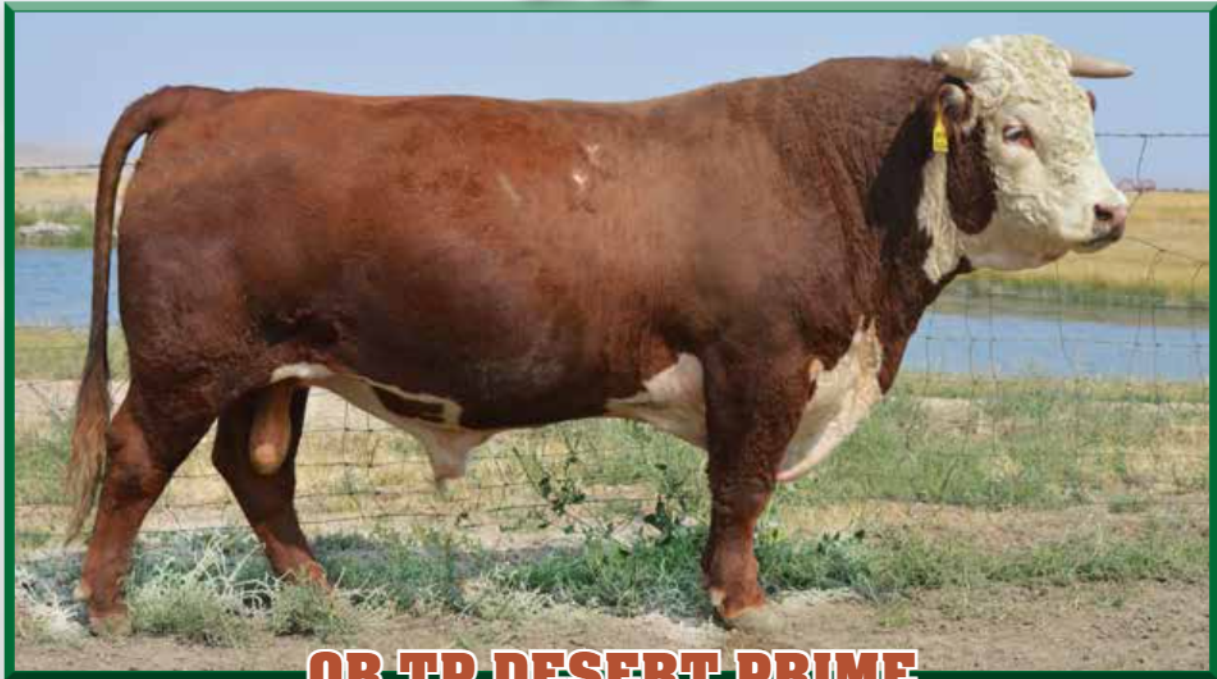

Welcome
to

PRIME FRONTIER!